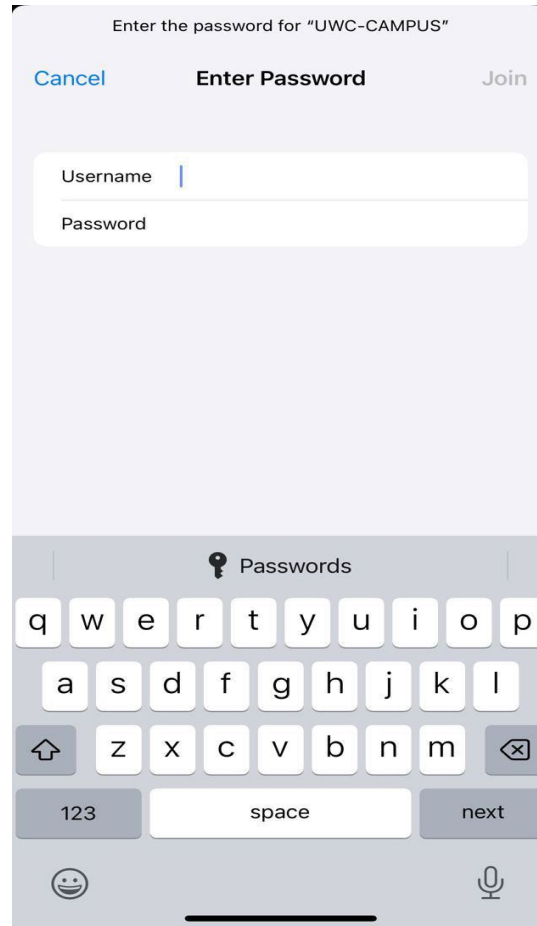

OS Apple WIFI Guide

Select the UWC – CAMPUS SSID

Enter your Student Number as a username and the IKAMVA password

Click on Trust

OS Apple WIFI Guide

Enter your Student Number as a username and the IKAMVA password

You are successfully connected