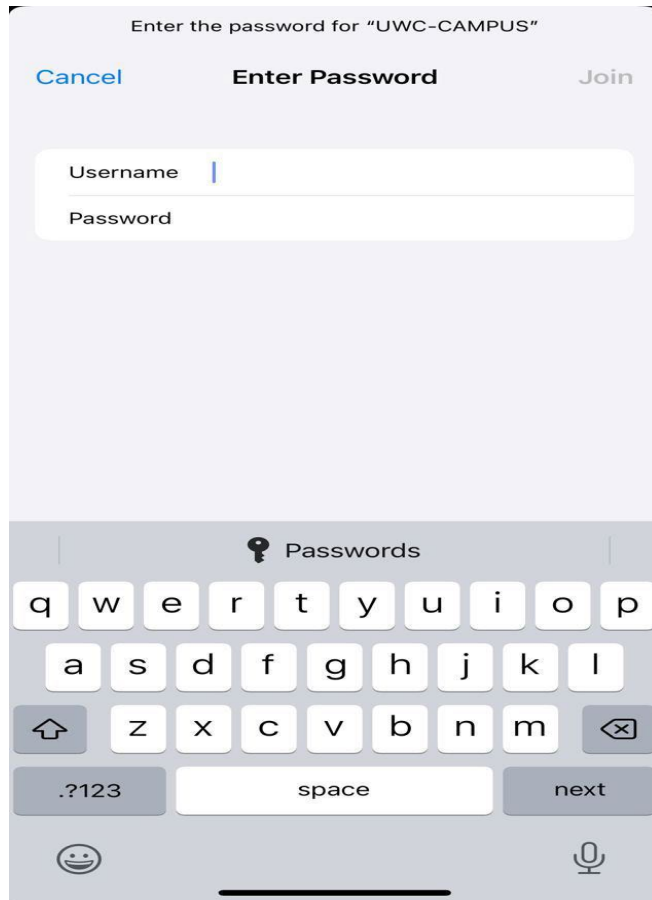

OS Apple WIFI Guide

Select the UWC – CAMPUS SSID

Enter your Student Number as a username and the IKAMVA password

Click on Trust

OS Apple WIFI Guide

Enter your Student Number as a username and the IKAMVA password

You are successfully connected