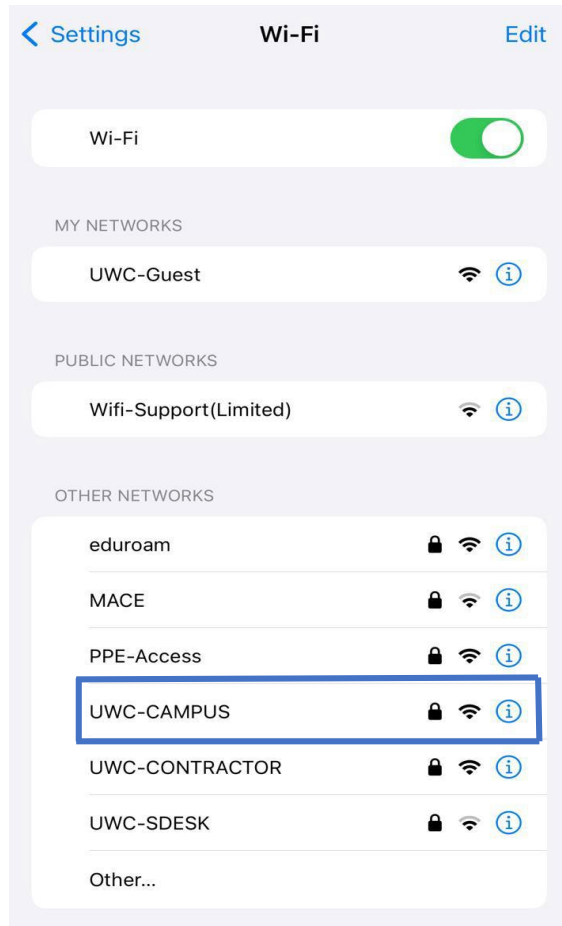

OS Apple WIFI Guide

Select the UWC – CAMPUS SSID

Enter your Student Number as a username and the IKAMVA password

Click on Trust

OS Apple WIFI Guide

Enter your Student Number as a username and the IKAMVA password